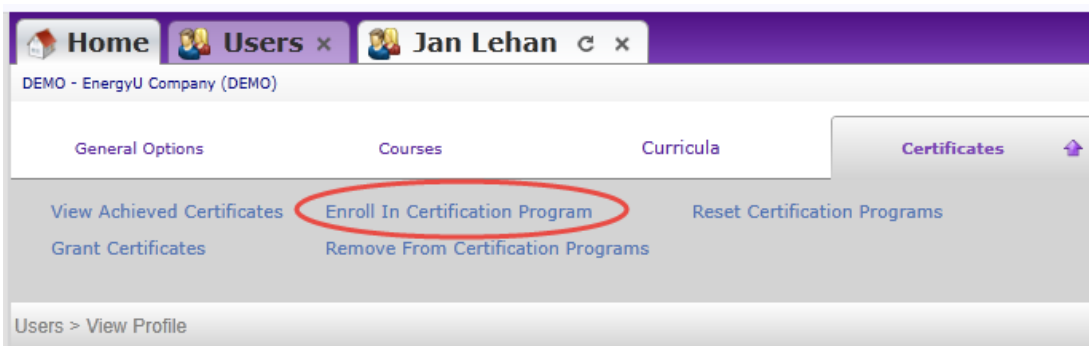

Change 1:

Old label: Assign Courses

New label: **Assign Courses (w/o cert)**

Most companies enroll users in a certificate program, which in turn assigns the user the correct course. The change in labeling helps to remind administrators that assigning the course will not enroll the user in a certificate program.

NOTE: Not all administrators have permission to assign courses outside of the certificate program. This feature is useful for company specific courses that are one time only and do not expire or require a reset.

Change 2:

Old label: Enroll in Certification Program

New label: **Certificate Enrollment (includes course)**

When users are enrolled in a certificate program, they are automatically assigned the course associated with that certificate. When the course is passed, the certificate is automatically granted and an expiration date provided; the course will automatically reset 60 days prior to certificate. The change in labeling helps to remind administrators that once enrolled in the certificate program, the user will be assigned the course.