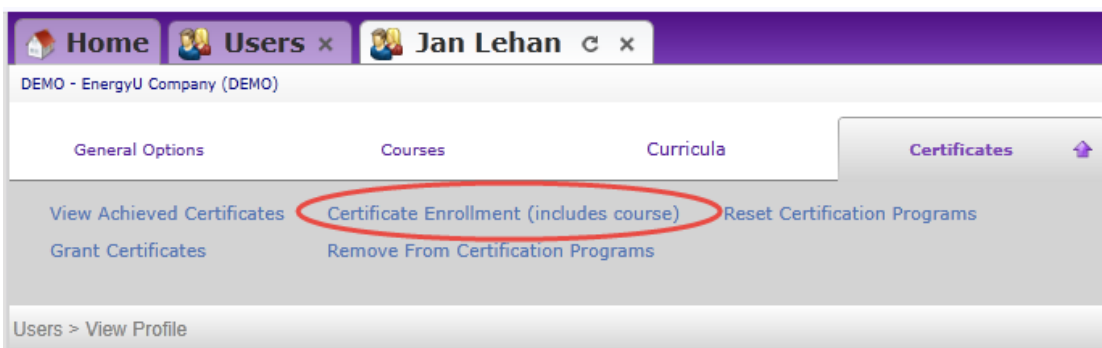

Change 1:

Old label: Assign Courses

New label: **Assign Courses (w/o cert)**

Most companies enroll users in a certificate program, which in turn assigns the user the correct course. The change in labeling helps to remind administrators that assigning the course will not enroll the user in a certificate program.

NOTE: Not all administrators have permission to assign courses outside of the certificate program. This feature is useful for company specific courses that are one time only and do not expire or require a reset.

Change 2:

Old label: Enroll in Certification Program

New label: **Certificate Enrollment (includes course)**

When users are enrolled in a certificate program, they are automatically assigned the course associated with that certificate. When the course is passed, the certificate is automatically granted and an expiration date provided; the course will automatically reset 60 days prior to certificate. The change in labeling helps to remind administrators that once enrolled in the certificate program, the user will be assigned the course.